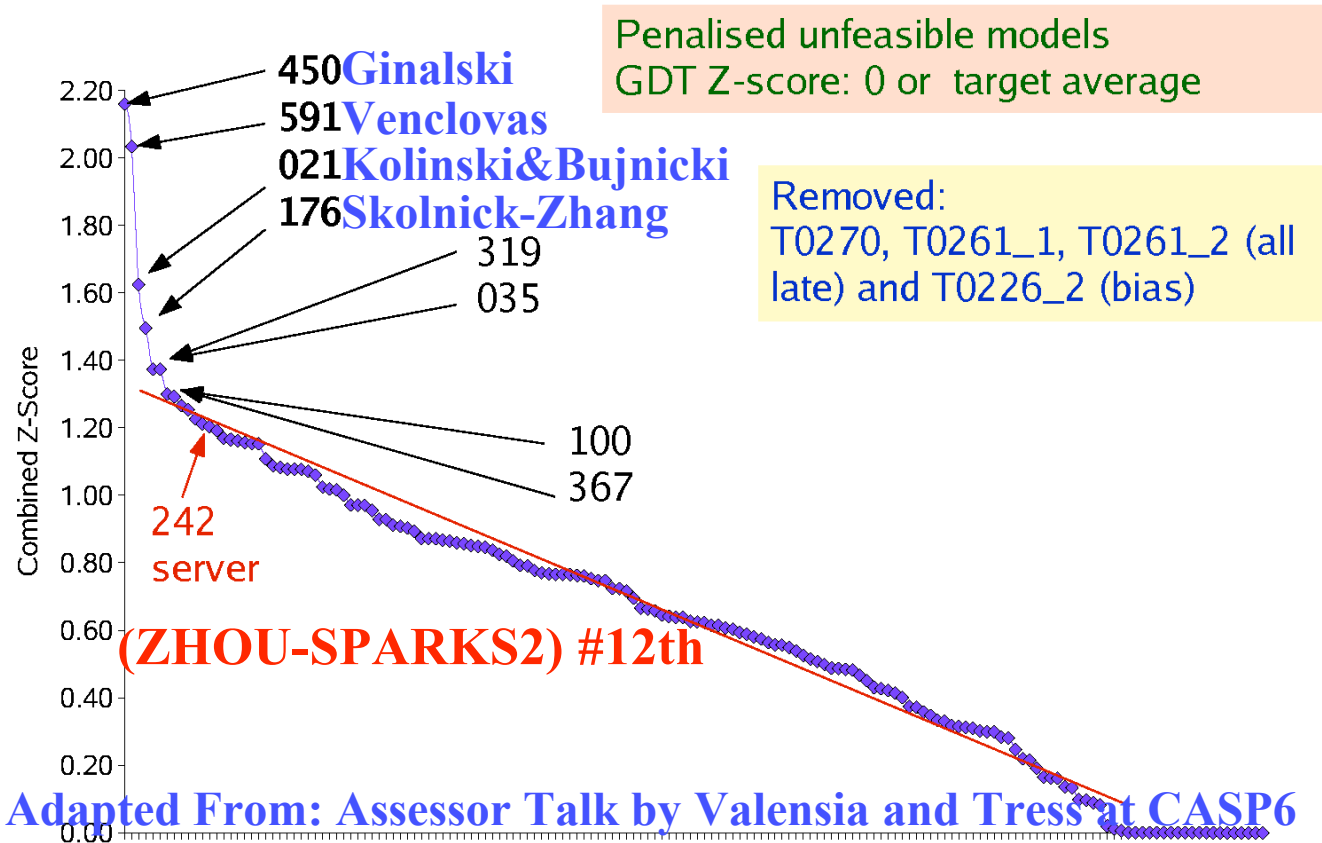

Official CASP6 Performance in CM targets (both human and servers)

Rankings (combined Z-score)

Official CASP6 Performance in FR/H targets (Servers only)

Rank	Method
1	Robetta
2	ACE
3	EXPM
4	BNMX
5	SP³
6	SFST
7	PROTINFO
...	...
16	SPARKS2

R. D. Talk at
CASP6